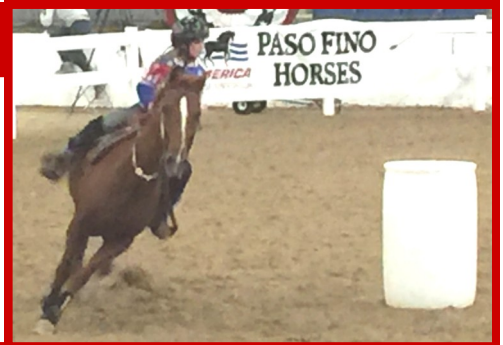

AERC BREED AWARD

Yearly award presented to the participating PFHA member with the highest mileage as verified by the American Endurance Ride Conference (AERC).

- Qualifying AERC rides include competitions in Limited Distance or Distance Divisions.
- Multiple PFHA registered Paso Fino horses may be used by the rider.
- AERC year runs December 1 through November 30.
- Award is based on the combined number of miles in Limited Distance or Distance successfully completed in the year.
- Program is open to all current PFHA members.

NATRC BREED AWARD

Yearly award presented to the participating PFHA member with the most competitive points in rides sanctioned by the North American Trail Ride Conference (NATRC).

- The rider must be a PFHA and a NATRC member.
- The horse must be registered with the PFHA and in the NATRC program at the time points are accrued and at the time their names are submitted to PFHA by NATRC.
- NATRC requires either a copy of the horse's PFHA registration papers or its PFHA registration number.
- PFHA members do not need to apply to participate.
- The top five Paso Fino horses in NATRC will automatically be submitted to PFHA at the end of the NATRC year.

TRAIL HORSE TEST

Program rewards the horse's trail riding skills based upon a series of tests that gauges the horse's natural ability and training against a standard levels of performance. Horse is tested against the Junior Level, Senior Level, and the most prestigious Master Level.

This is not a competitive trail riding obstacle course, but a gauge of the horse's abilities to complete the tasks normally preformed before, during and after a trail ride.

- Sets non-competitive goals for the horse in an effort to improve both horse and rider.
- Provides a structured method to judge a trail horse.
- Records the Trail Horse level achieved in the horse's PFHA registry.
- The registry entries will aid in researching Paso Fino horses/bloodlines that may be well suited to the trail.